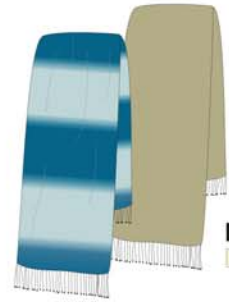

Style: ET-BTS  
Men's Short sleeve t-shirts 70/30 16/1

Infinity Blue TPX 17-4015

Style: ET-BTSL  
Men's Long Sleeve T-Shirts 70/30 16/1

Black

Style: ET-YP  
Women's Yoga Pants

Navy Blue TPX 19-4030

Dandelion Yellow TPX 13-0758

Style: ET-KS  
Childrens Shirt short sleeve

Infinity Blue TPX 17-4015

Natural

Style: ET-KSL  
Youth long sleeve

Blue TPX 15-4105

Natural

Pink TPX 13-2010

Style: ET-TFO  
Bamboo Onesie

Faded Navy Sage Green

Style: ET-S  
New style shawls

Black

Style: ET-MB  
Men's Boxer Underwear

Black

Style: ET-BB  
Men's Sport Boxer

Black

Style: ET-WUHB  
Women's Brief Underwear